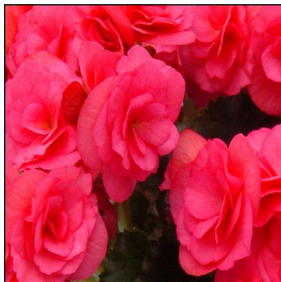

Red Fox® Eva

Glory Lemon

Glory Pink

Glory White

Red Fox® Janny Fringed

Red Fox® Julie

BEGONIA ILONA COLLECTION 250 cuttings 10-12 weeks 4-6 Inch 8-12 Inch  
(10-15cm) (20-30cm)

*Red Fox varieties are registered to Dummen.*