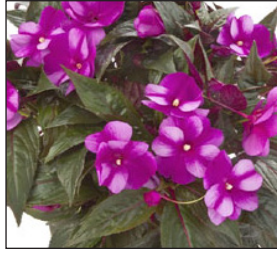

Sparta Improved