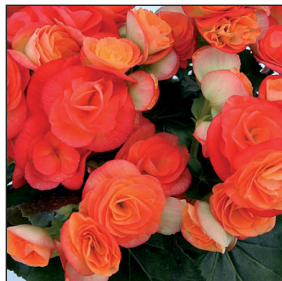

## VOLCANO COLLECTION

Compact Growing Collection

Red Fox Bromo®

Red Fox Etna®

Red Fox Krakatau®

Red Fox Virunga®

BEGONIA VOLCANO COLLECTION 250 cuttings 9-12 weeks 3.5-5 Inch 6-8 Inch  
(9-12cm) (15-20cm)

*Red Fox varieties are registered to Dummen.*