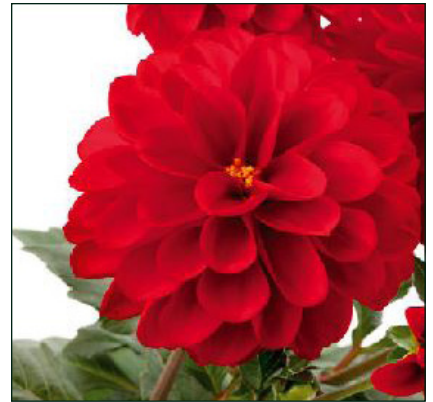

LABELLA GRANDE® Dahlia

Red

DAHLIA

100 cuttings

9-13 weeks

6 Inch
(15cm)

8-10 Inch
(20-25cm)