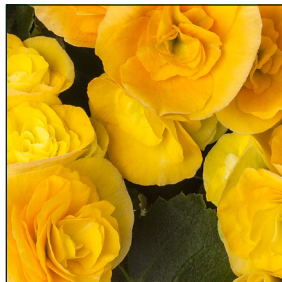

Red Fox® Peggy

Red Baron Dark

Red Fox® Sandrine

Red Fox® Veronica

Yellowstone

Vermillion Red

BEGONIA ILONA COLLECTION 250 cuttings 10-12 weeks 4-6 Inch 8-12 Inch  
(10-15cm) (20-30cm)

*Red Fox varieties are registered to Dummen.*