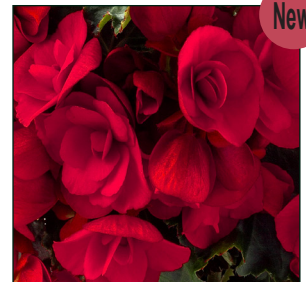

Red Fox® Peggy

Red Baron Dark

Red Fox® Sandrine

Red Fox® Veronica

Yellowstone

Vermillion Red

BEGONIA ILONA COLLECTION 250 cuttings 10-12 weeks 4-6 Inch 8-12 Inch  
(10-15cm) (20-30cm)

*Red Fox varieties are registered to Dummen.*