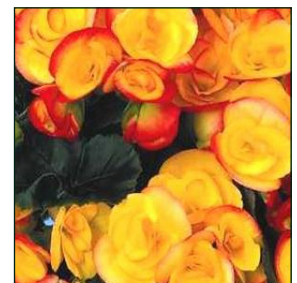

Red Fox® Eva

Glory Lemon

Glory Pink

Glory White

Red Fox® Janny Fringed

Red Fox® Julie

BEGONIA ILONA COLLECTION 250 cuttings 10-12 weeks 4-6 Inch 8-12 Inch  
(10-15cm) (20-30cm)

*Red Fox varieties are registered to Dummen.*