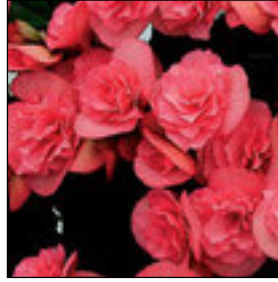

Red Fox Bon Bon®